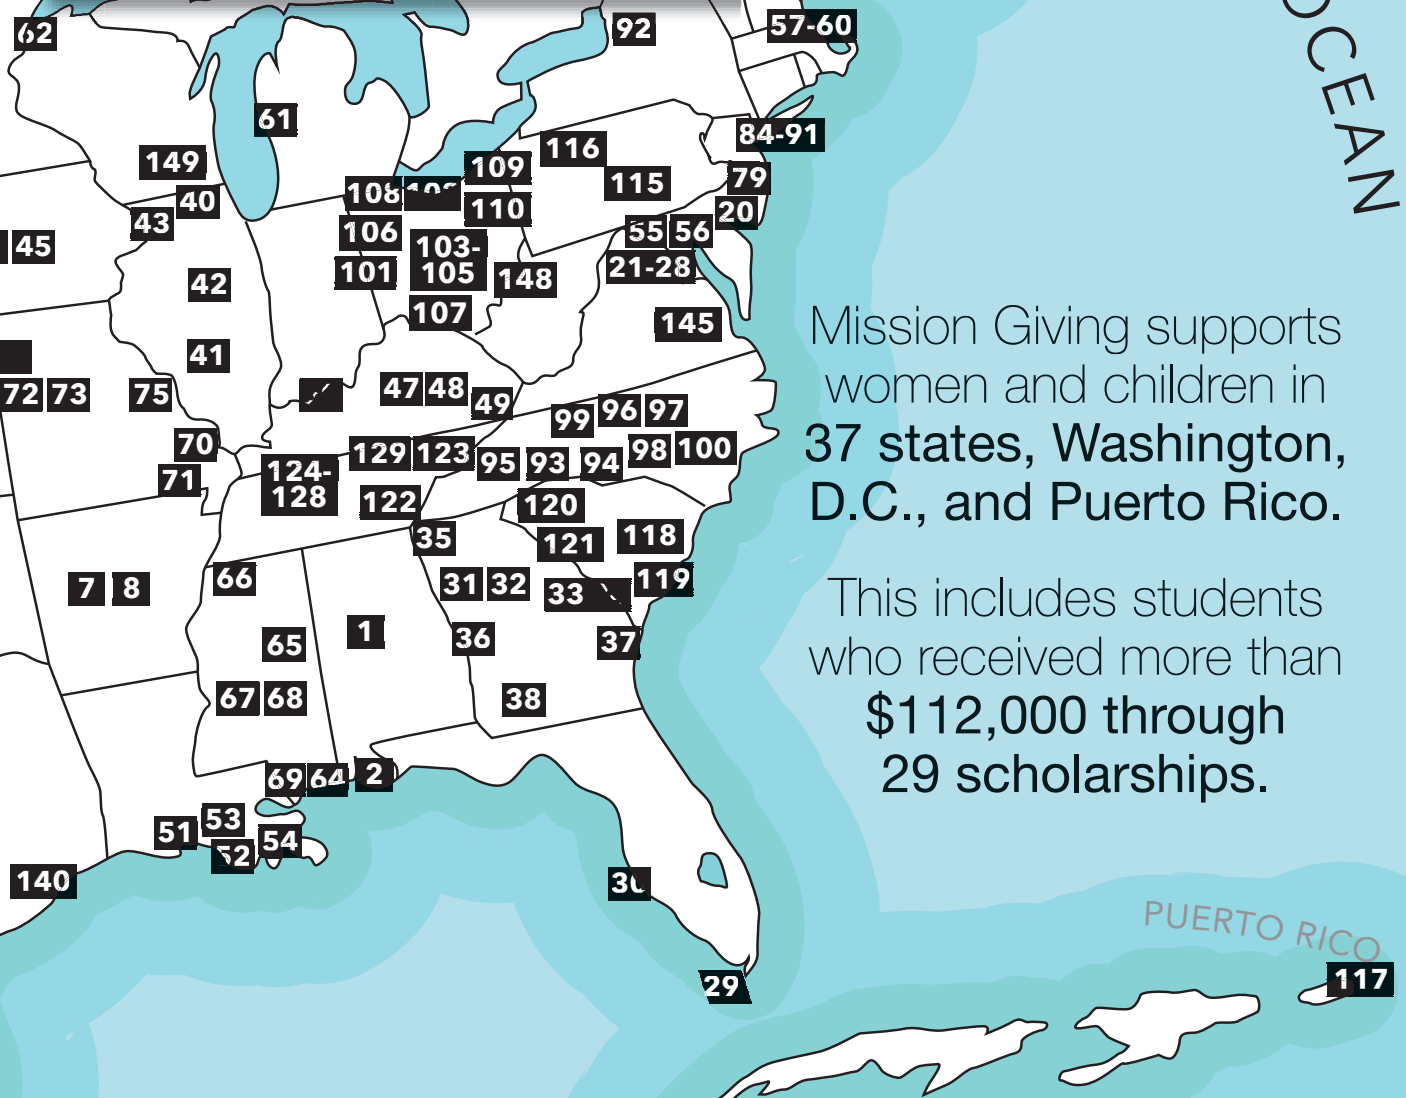

- 1. United Community Centers
Birmingham, Ala.
- 2. Dumas Wesley Community Center
Mobile, Ala.

- 3. AK Child and Family
Anchorage, Alaska
- 4. Alaska Missionary Conference
United Methodist Women
Anchorage, Alaska

- 5. Nome Community Center
Nome, Alaska
- 6. Wesley Community Center
Phoenix, Ariz.
- 7. Camp Aldersgate
Little Rock, Ark.

**Maps not drawn to scale.*

United Methodist Women
Mission outreach in
**United States
of America and
Puerto Rico**

Mission Giving supports women and children in 37 states, Washington, D.C., and Puerto Rico.

This includes students who received more than \$112,000 through 29 scholarships.

- | | | |
|--|--|---|
| <p>8. United Methodist Women, Arkansas Conference Mabelvale, Ark.</p> <p>9. Methodist Hospital of Southern California* Arcadia, Calif.</p> | <p>10. Calexico Neighborhood House Calexico, Calif.</p> <p>11. David and Margaret Youth and Family Services La Verne, Calif.</p> | <p>12. Women in Migration Network Oakland, Calif.</p> <p>13. Georgia Lynch Residuary Trust San Diego, Calif. (region)</p> |
|--|--|---|